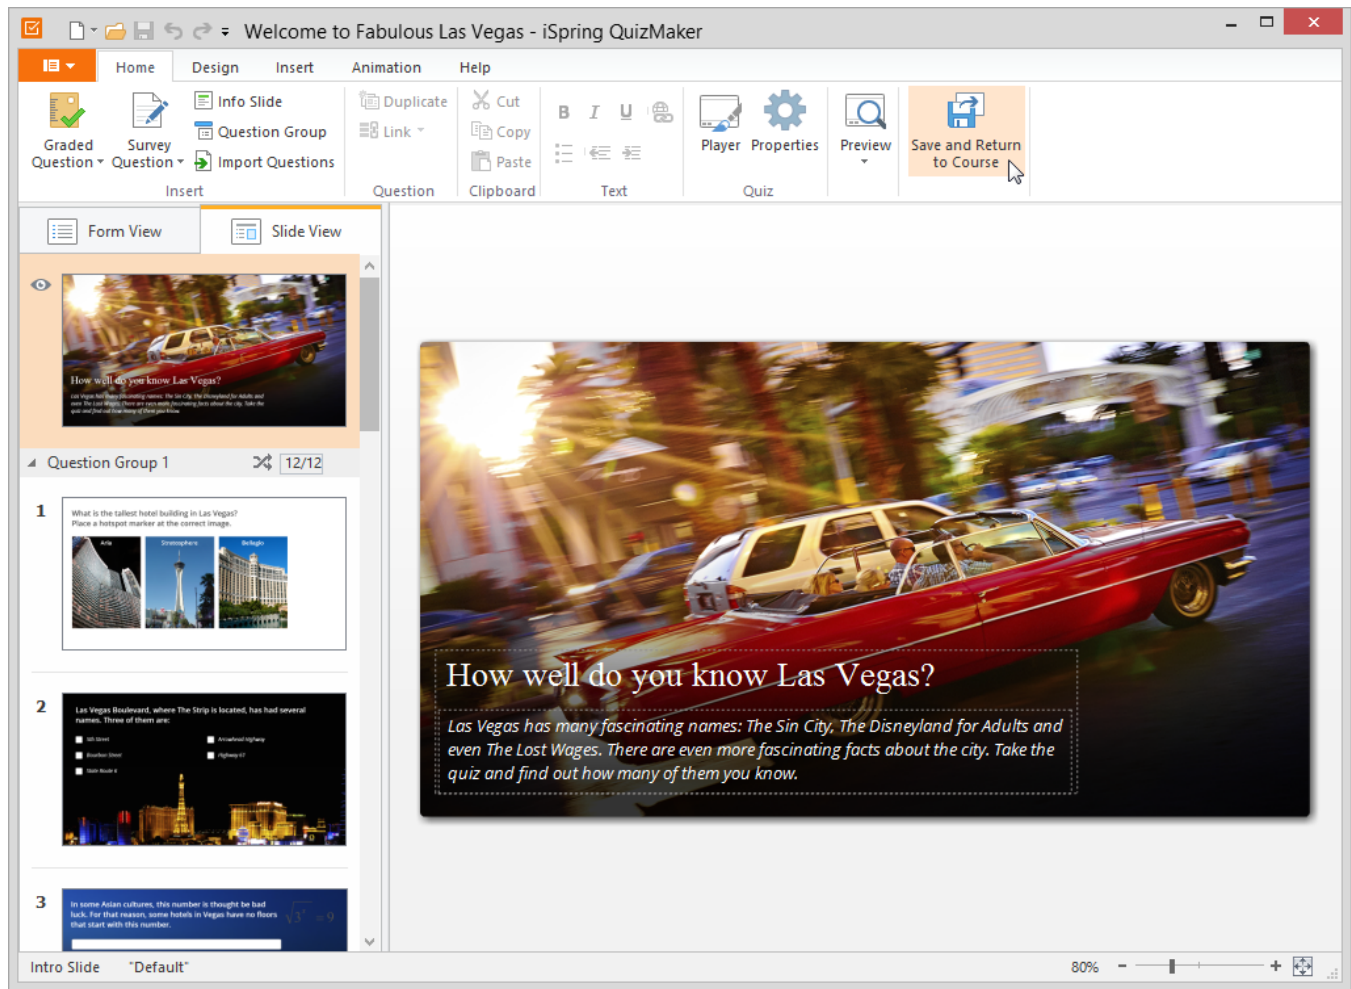

Inserting Quizzes

Effective and engaging quizzes can make your e-Learning courses successful. iSpring Suite allows you to generate quizzes and surveys with drag-n-drop, multimedia, branching and more. You can use the Quiz button on the toolbar to create a quiz or survey in the integrated iSpring QuizMaker tool.

After you make all necessary changes to the created quiz, click **Save and Return to Course** on the QuizMaker toolbar. Your quiz will be placed on the selected slide of your presentation.

Read [iSpring QuizMaker User Guide](#) to learn how to create quizzes.