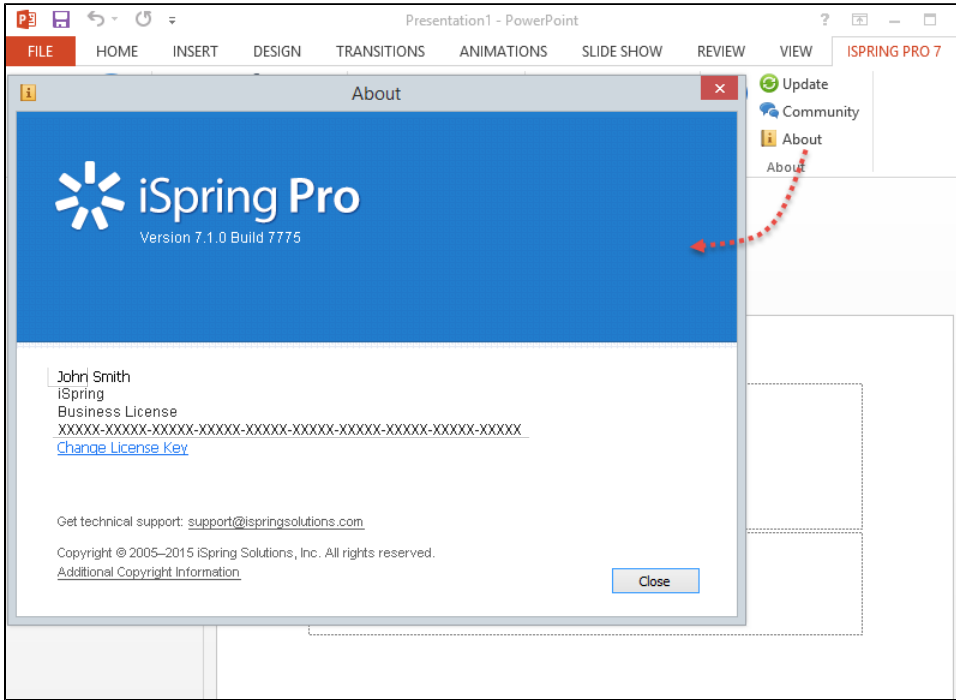

Changing License Key or Registration Info

To enter another license key or change the registration information please perform the following steps:

1. Click **About** in the Information section of the iSpring Pro toolbar. Click **Change License key** to run the iSpring Pro Activation Wizard.

2. Choose **Enter another license key or registration info**. Click **Next**.

3. Enter your new license key and click **Next**.

The screenshot shows the 'iSpring Pro Activation Wizard' window. The title bar includes a blue asterisk icon, the text 'iSpring Pro Activation Wizard', and a red close button. The main content area has a header 'Enter License Key' with a key icon and a sub-header 'Copy and paste the license key you received after the purchase of your iSpring license'. Below this is a text box containing a placeholder license key: 'YYYYYY-YYYYYY-YYYYYY-YYYYYY-YYYYYY-YYYYYY-YYYYYY-YYYYYY-YYYYYY'. A link 'Don't have a license key? Purchase Online' is located to the right of the text box. At the bottom, there are four buttons: '< Back', 'Next >', 'Cancel', and 'Help'. The 'Next >' button is highlighted with a dashed border.

4. Enter the new name and company name and click **Next**.

The screenshot shows the 'iSpring Pro Activation Wizard' window at the 'Enter Registration Details' step. The title bar is the same as the previous screen. The main content area has a header 'Enter Registration Details' with a key icon and a sub-header 'These registration details will be displayed in your iSpring product'. Below this is the text 'This product is registered to:' followed by two text boxes: 'Name: John Smith' and 'Company: iSpring'. At the bottom left, there is a checked checkbox labeled 'Attempt to activate my license online now'. At the bottom, there are four buttons: '< Back', 'Next >', 'Cancel', and 'Help'. The 'Next >' button is highlighted with a dashed border.