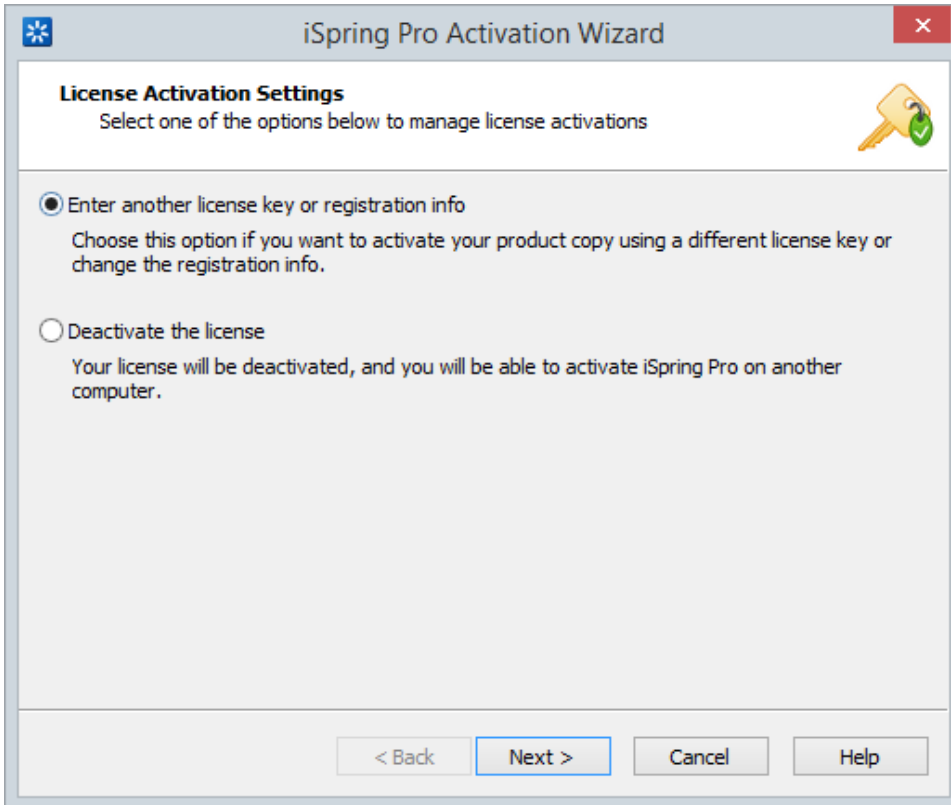

Changing License Key or Registration Info

To enter another license key or change the registration information please perform the following steps:

1. Click **About** in the Information section of the iSpring Pro toolbar. Click **Change License key** to run the iSpring Pro Activation Wizard.

2. Choose **Enter another license key or registration info**. Click **Next**.

3. Enter your new license key and click **Next**.

The screenshot shows the 'iSpring Pro Activation Wizard' window. The title bar includes a blue asterisk icon, the text 'iSpring Pro Activation Wizard', and a red close button. The main content area has a header 'Enter License Key' with a key icon and a sub-header 'Copy and paste the license key you received after the purchase of your iSpring license'. Below this is a text box containing a placeholder license key: 'YYYYYY-YYYYYY-YYYYYY-YYYYYY-YYYYYY-YYYYYY-YYYYYY-YYYYYY-YYYYYY'. A link 'Don't have a license key? Purchase Online' is located to the right of the text box. At the bottom, there are four buttons: '< Back', 'Next >', 'Cancel', and 'Help'. The 'Next >' button is highlighted with a dashed border.

4. Enter the new name and company name and click **Next**.

The screenshot shows the 'iSpring Pro Activation Wizard' window at the 'Enter Registration Details' step. The title bar is the same as the previous screen. The main content area has a header 'Enter Registration Details' with a key icon and a sub-header 'These registration details will be displayed in your iSpring product'. Below this is the text 'This product is registered to:' followed by two text boxes: 'Name: John Smith' and 'Company: iSpring'. At the bottom left, there is a checked checkbox labeled 'Attempt to activate my license online now'. At the bottom, there are four buttons: '< Back', 'Next >', 'Cancel', and 'Help'. The 'Next >' button is highlighted with a dashed border.