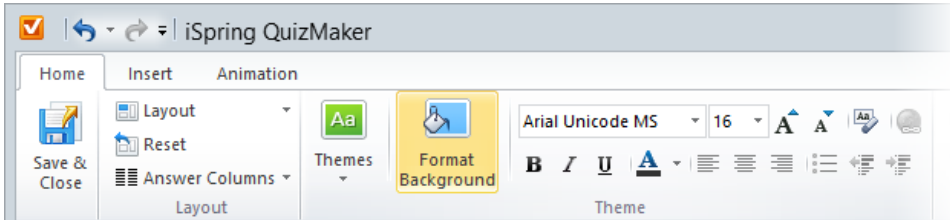

Changing Background Style

You can keep the theme background or customize it. By customizing the question slides background, you can add a unique look to your quiz that reflects your personal style.

To change the pre-formatted background of a slide:

- Click the **Format Background** button on the ribbon.

For the background of a quiz, you can specify the following:

- [Solid Fill](#)
- [Gradient Fill](#)
- [Texture Fill](#)
- [Picture Fill](#)