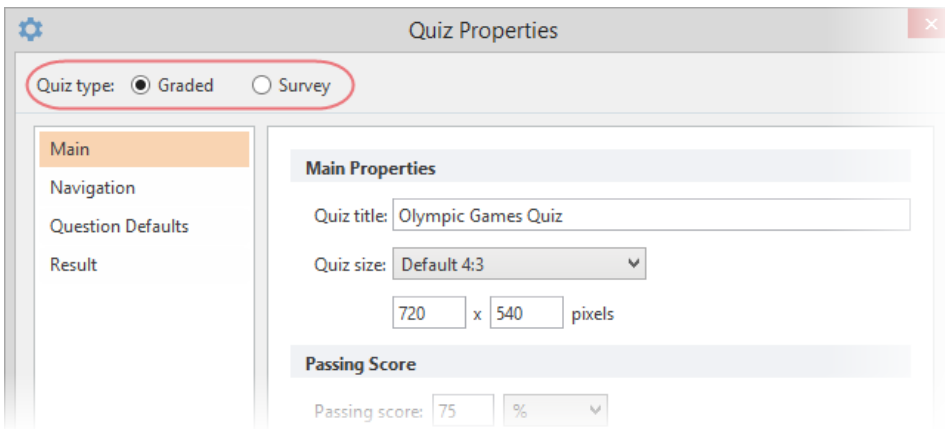

Changing a Quiz Type

You can convert a graded quiz to a survey, if you haven't added graded questions to it yet. And it's always possible to convert a survey to a graded quiz. To change a quiz type:

1. On the product toolbar, click the **Properties** button.