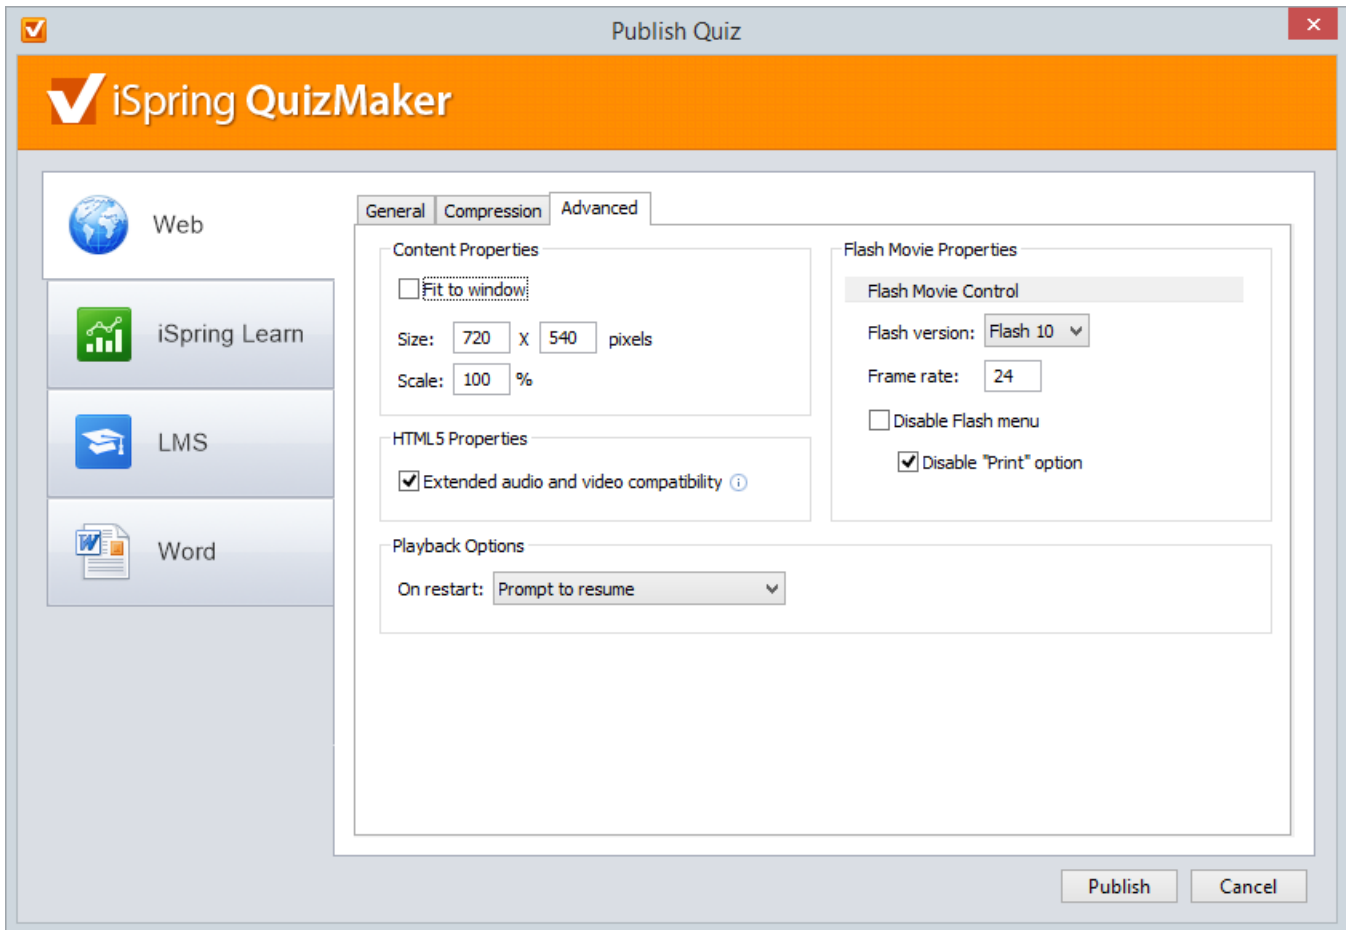

Advanced Properties

Use the Advanced tab to configure the conversion options, specify the size of a quiz and edit settings to control Flash and HTML5 quiz playback.

Content Properties	
Fit to window	Scales the quiz up to fit the entire screen area of your browser.
Size	Width and height of the output quiz.
Scale	Percentage of the published quiz size relative to the original quiz size.