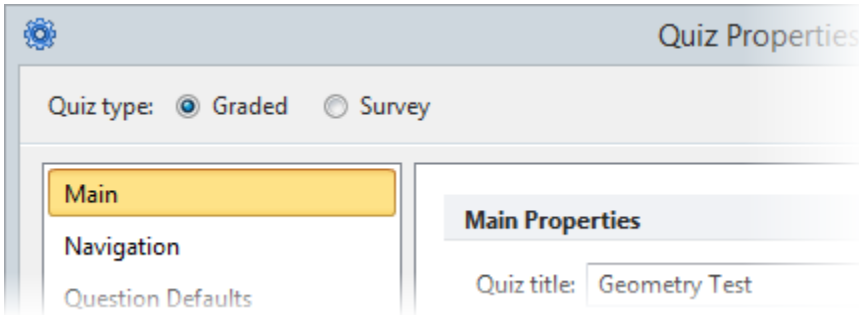

Changing a Quiz Type

You can convert a graded quiz to a survey, if you haven't added graded questions to it yet. And it's always possible to convert a survey to a graded quiz. To change a quiz type:

1. On the product toolbar, click the **Properties** button.