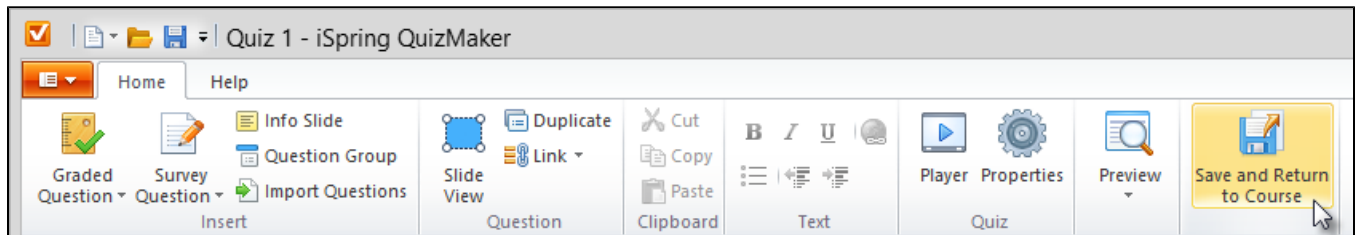

Inserting Quizzes

Effective and engaging quizzes can make your e-Learning courses successful. iSpring Suite allows you to generate quizzes and surveys with drag-n-drop, multimedia, branching and more. You can use the Quiz button on the toolbar to create a quiz or survey in the integrated iSpring QuizMaker tool.

After you make all necessary changes to the created quiz, click **Save and Return to Course** on the QuizMaker toolbar. Your quiz will be placed on the selected slide of your presentation.

Read [iSpring QuizMaker User Guide](#) to learn how to create quizzes.