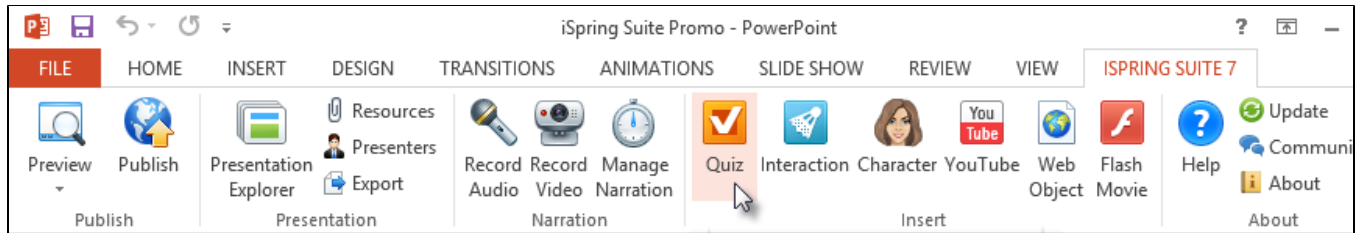

Inserting Quizzes

Effective and engaging quizzes can make your e-Learning courses successful. iSpring Suite allows you to generate quizzes and surveys with drag-n-drop, multimedia, branching and more. You can use the Quiz button on the toolbar to create a quiz or survey in the integrated iSpring QuizMaker tool.

After you make all necessary changes to the created quiz, click **Save and Return to Course** on the QuizMaker toolbar. Your quiz will be placed on the selected slide of your presentation.

Read [iSpring QuizMaker User Guide](#) to learn how to create quizzes.