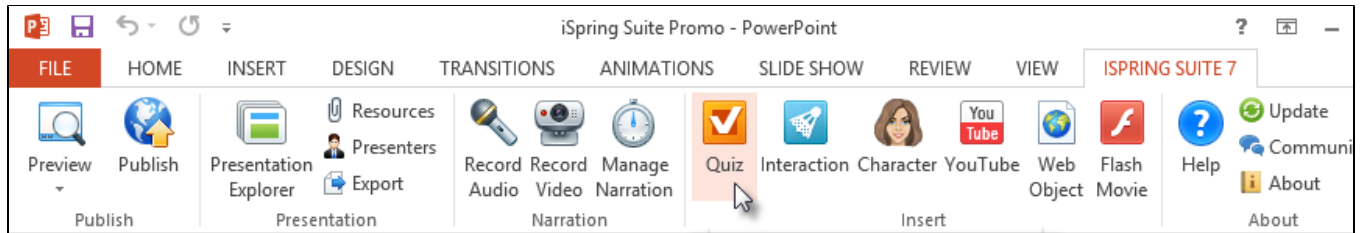

# Inserting Quizzes

Effective and engaging quizzes can make your e-Learning courses successful. iSpring Suite allows you to generate quizzes and surveys with drag-n-drop, multimedia, branching and more. You can use the Quiz button on the toolbar to create a quiz or survey in the integrated iSpring QuizMaker tool.

After you make all necessary changes to the created quiz, click **Save and Return to Course** on the QuizMaker toolbar. Your quiz will be placed on the selected slide of your presentation.

Read [iSpring QuizMaker User Guide](#) to learn how to create quizzes.