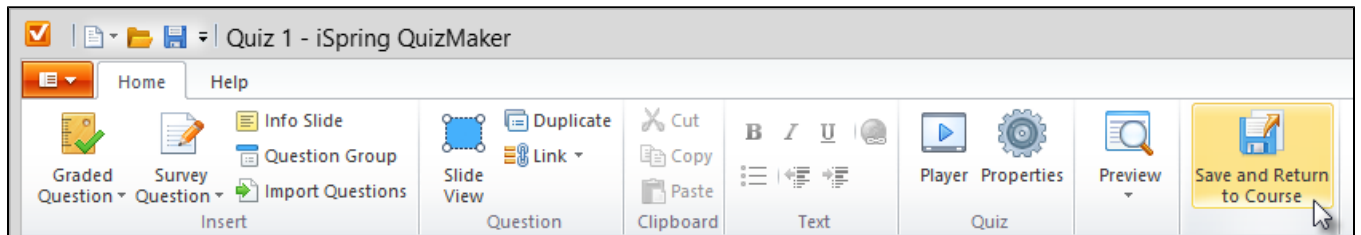

# Inserting Quizzes

Effective and engaging quizzes can make your e-Learning courses successful. iSpring Suite allows you to generate quizzes and surveys with drag-n-drop, multimedia, branching and more. You can use the Quiz button on the toolbar to create a quiz or survey in the integrated iSpring QuizMaker tool.

After you make all necessary changes to the created quiz, click **Save and Return to Course** on the QuizMaker toolbar. Your quiz will be placed on the selected slide of your presentation.

Read [iSpring QuizMaker User Guide](#) to learn how to create quizzes.