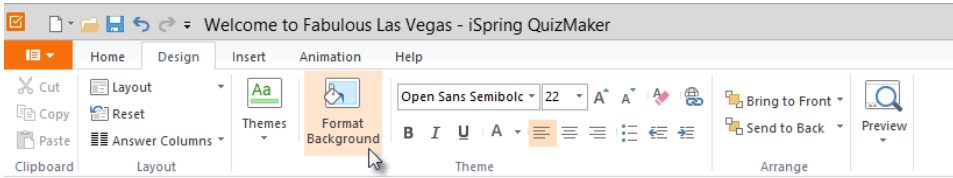

Changing Background Style

You can keep the theme background or customize it. By customizing the question slides background, you can add a unique look to your quiz that reflects your personal style.

To change the pre-formatted background of a slide:

- Click the **Format Background** button on the ribbon.

For the background of a quiz, you can specify the following:

- [Solid Fill](#)
- [Gradient Fill](#)
- [Texture Fill](#)
- [Picture Fill](#)