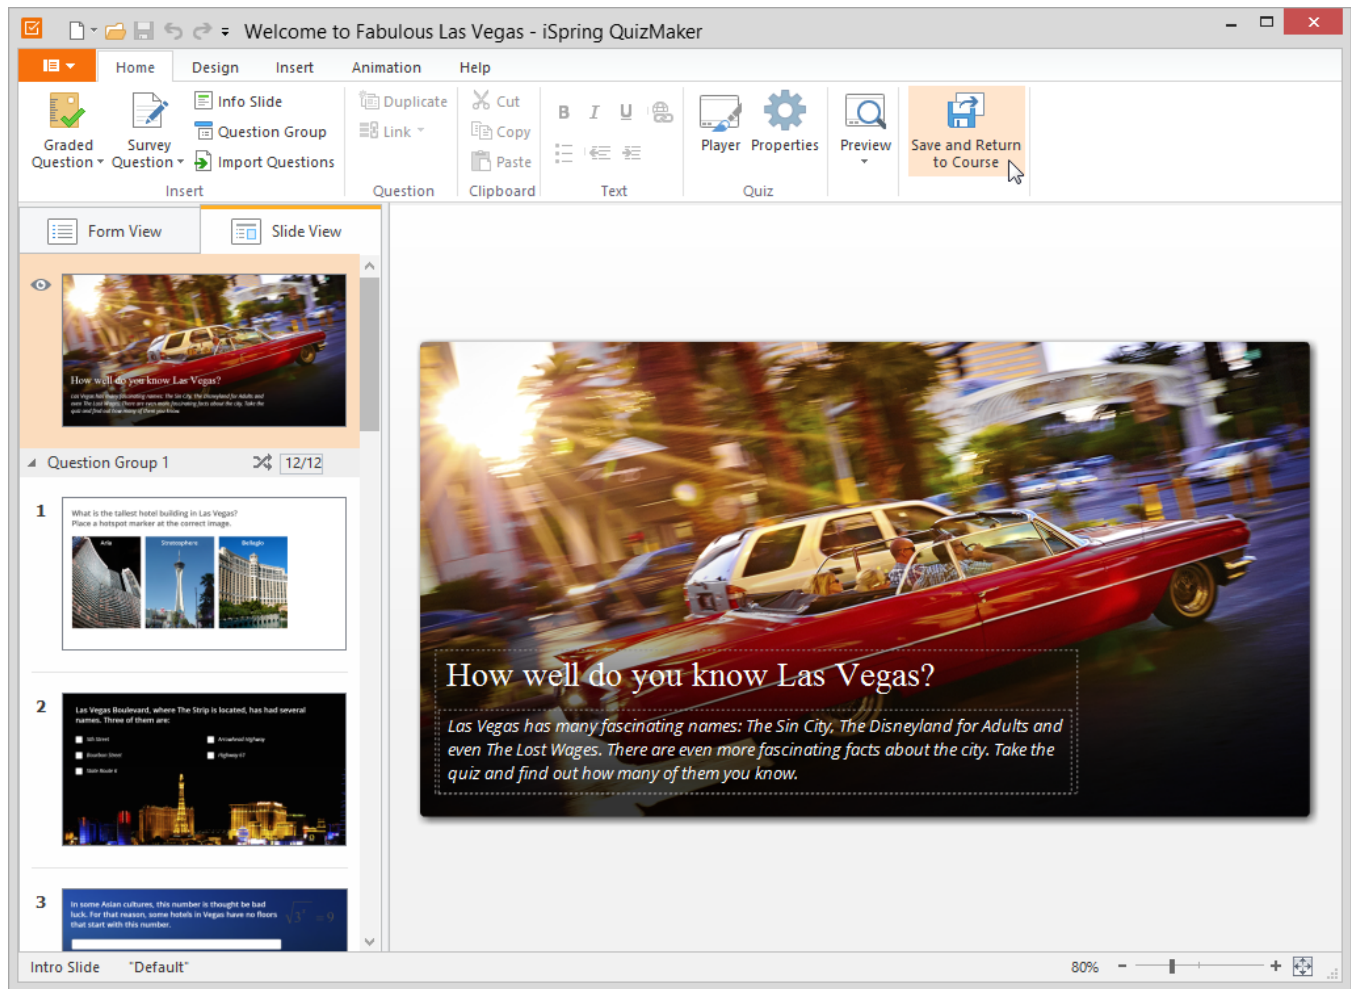

# Inserting Quizzes

Effective and engaging quizzes can make your e-Learning courses successful. iSpring Suite allows you to generate quizzes and surveys with drag-n-drop, multimedia, branching and more. You can use the Quiz button on the toolbar to create a quiz or survey in the integrated iSpring QuizMaker tool.

After you make all necessary changes to the created quiz, click **Save and Return to Course** on the QuizMaker toolbar. Your quiz will be placed on the selected slide of your presentation.

Read [iSpring QuizMaker User Guide](#) to learn how to create quizzes.