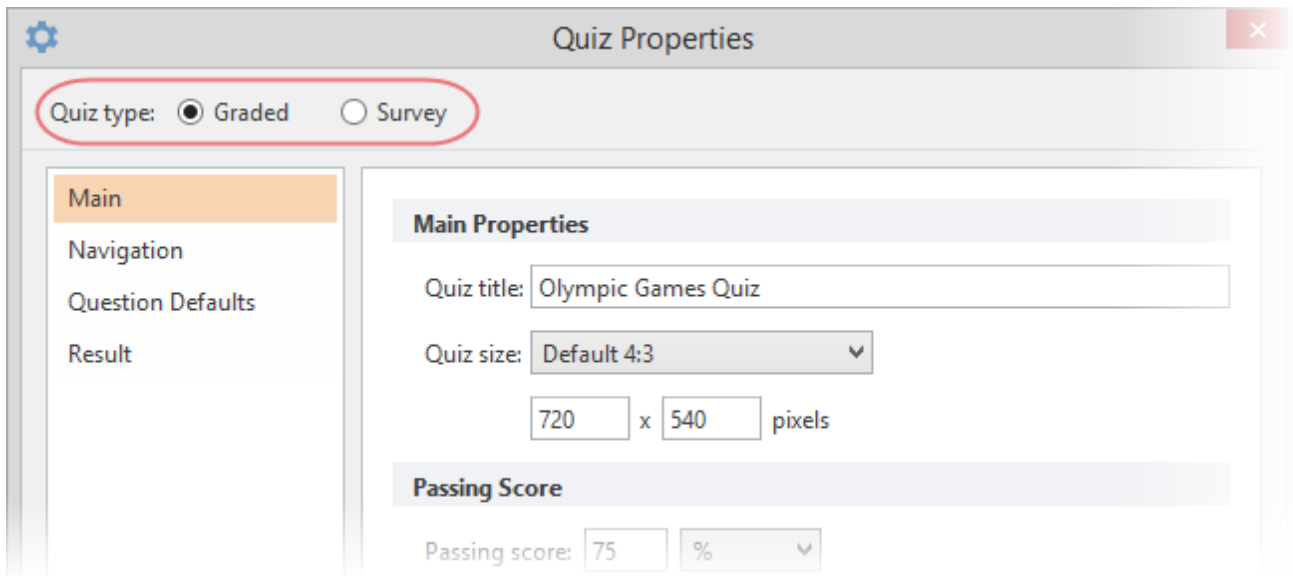

Changing a Quiz Type

You can convert a graded quiz to a survey, if you haven't added graded questions to it yet. And it's always possible to convert a survey to a graded quiz. To change a quiz type:

1. On the product toolbar, click the **Properties** button.